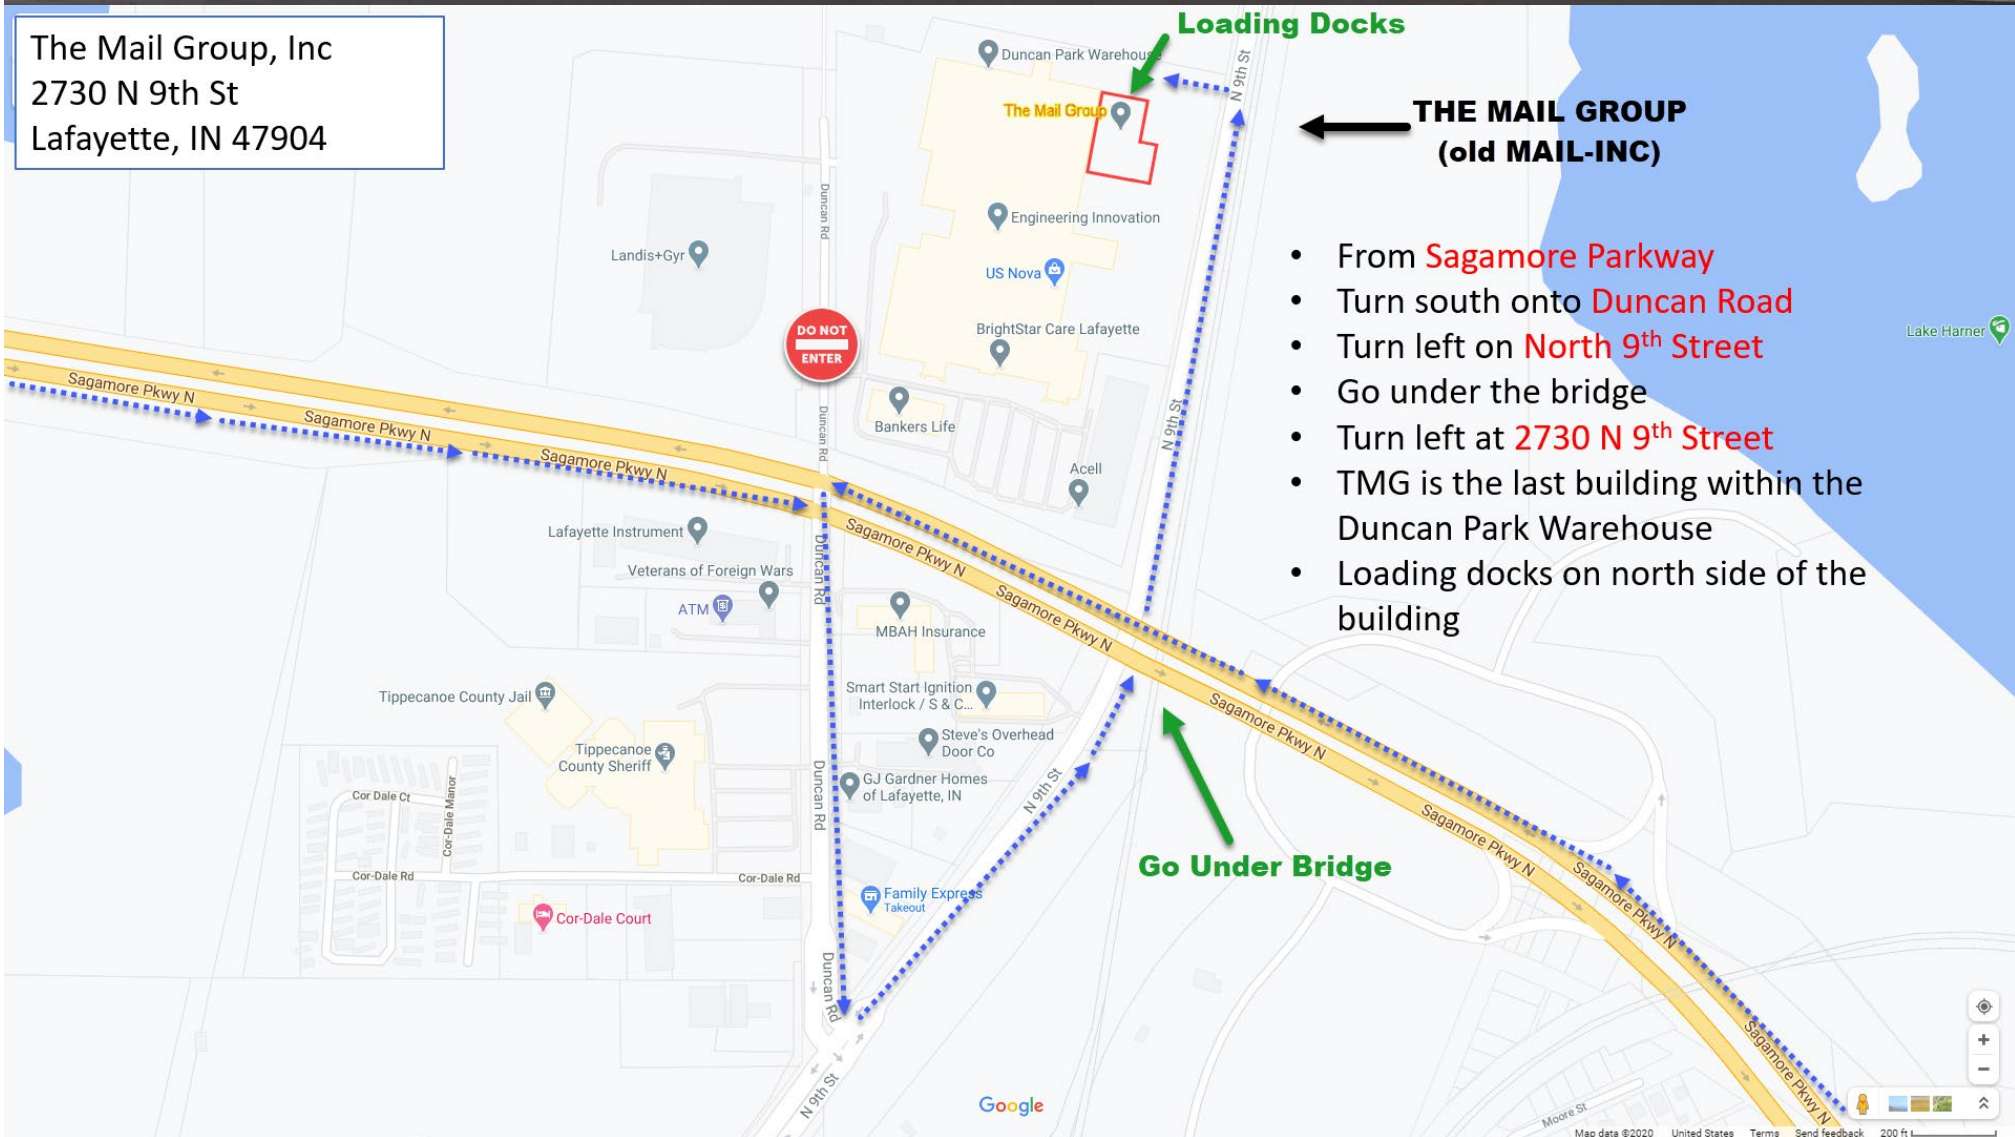

The Mail Group, Inc
 2730 N 9th St
 Lafayette, IN 47904

← **THE MAIL GROUP
 (old MAIL-INC)**

- From **Sagamore Parkway**
- Turn south onto **Duncan Road**
- Turn left on **North 9th Street**
- Go under the bridge
- Turn left at **2730 N 9th Street**
- TMG is the last building within the Duncan Park Warehouse
- Loading docks on north side of the building

Go Under Bridge

Loading Docks